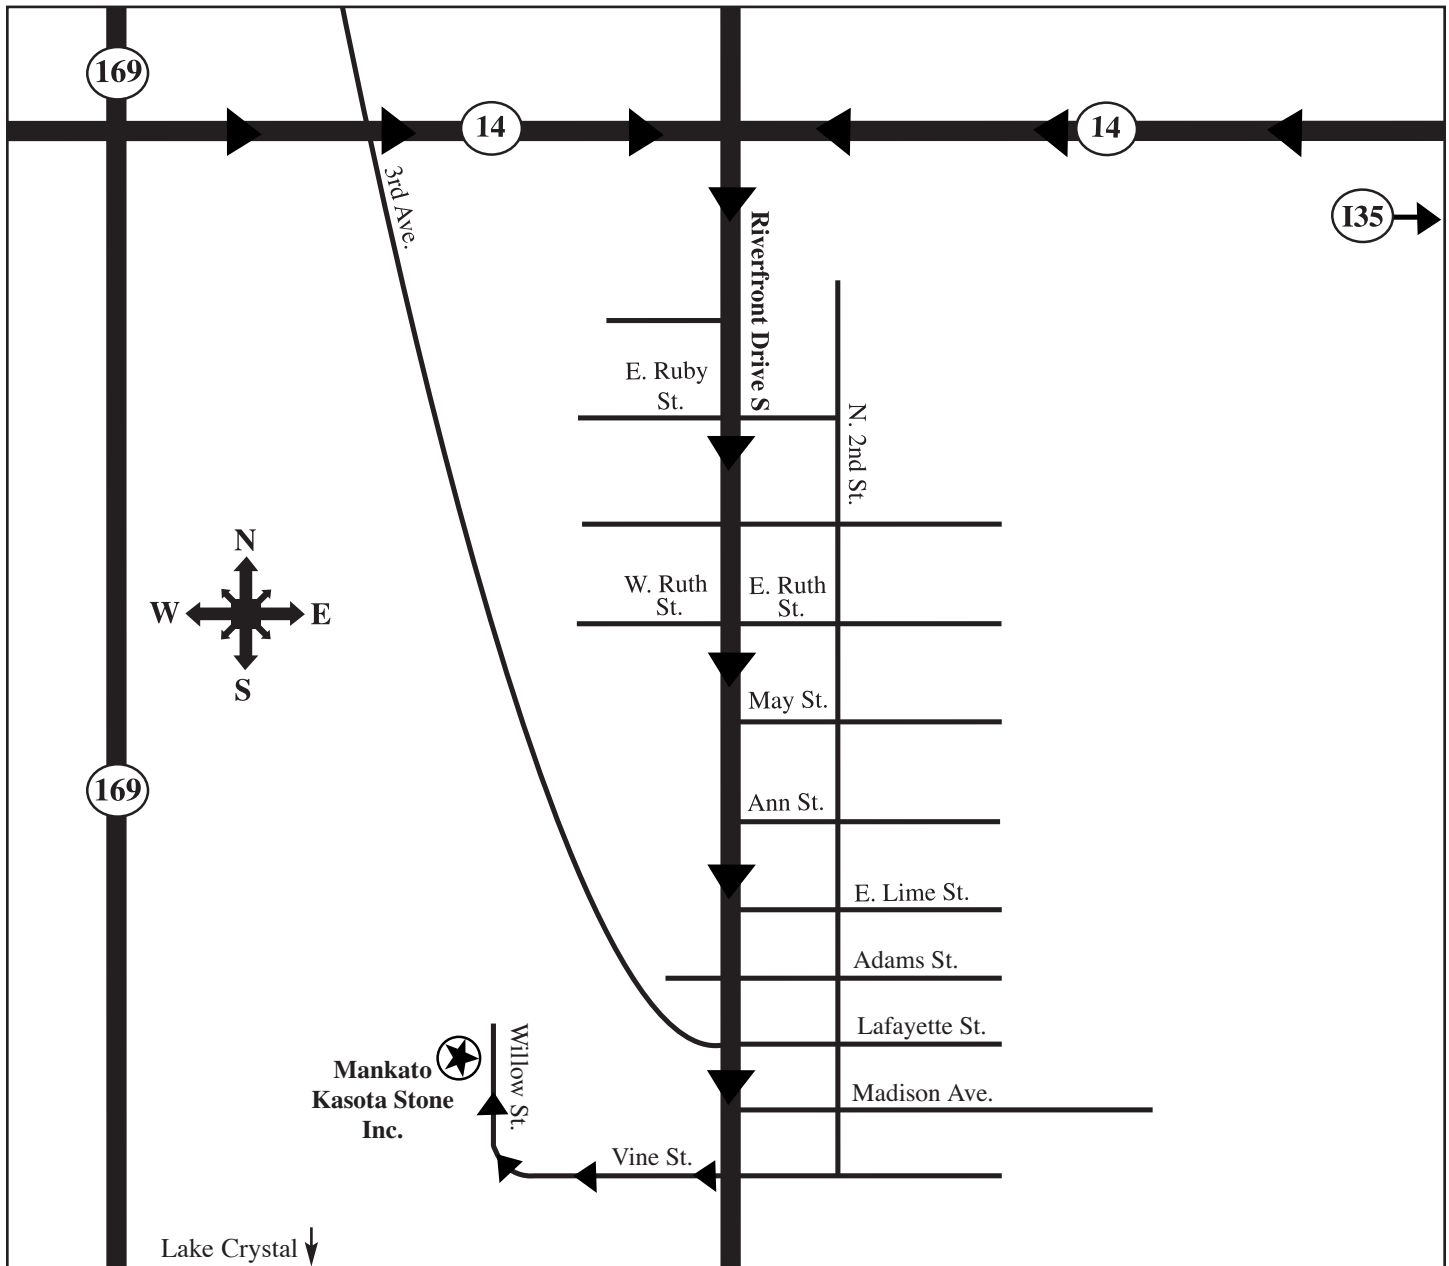

# Mankato-Kasota Stone, Inc. Mankato

818 N. Willow Street, Mankato, MN 56001 • (507) 625-2748

## From Hwy 169 Northbound

- Follow **169N** through Mankato.
- To **Hwy 14E**. (North side of town).
- Take **Right** onto **Riverfront Drive Exit**.
- Take **Right** onto **Vine Street**.
- Curve around **Willow Street**.

## From Hwy 169 Southbound

- To **Hwy 14E**.
- Take **Right** onto **Riverfront Drive Exit**.
- Take **Right** onto **Vine Street**.
- Curve around **Willow Street**.

## From Interstate 35 North & Southbound

- To **Hwy 60** heading west
- To **Hwy 14W**
- Take **Riverfront Drive Exit**
- Take **Left** onto **Riverfront Drive**
- Take **Right** onto **Vine Street**.
- Curve around **Willow Street**.